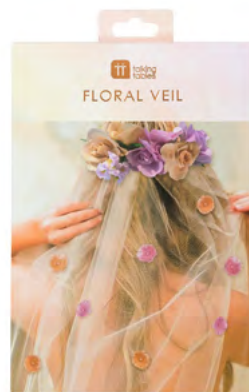

BG-FLORAL-CROWN
Flower crown
Inner 6

BG-FLORAL-HEADBAND
Fabric floral headband
Inner 12

BG-HEADBAND-BRIDE
Rose gold headband
'Bride to Be'
Inner 12

BG-HEADBAND-BT
Rose gold headband
'Bride Tribe'
Inner 12